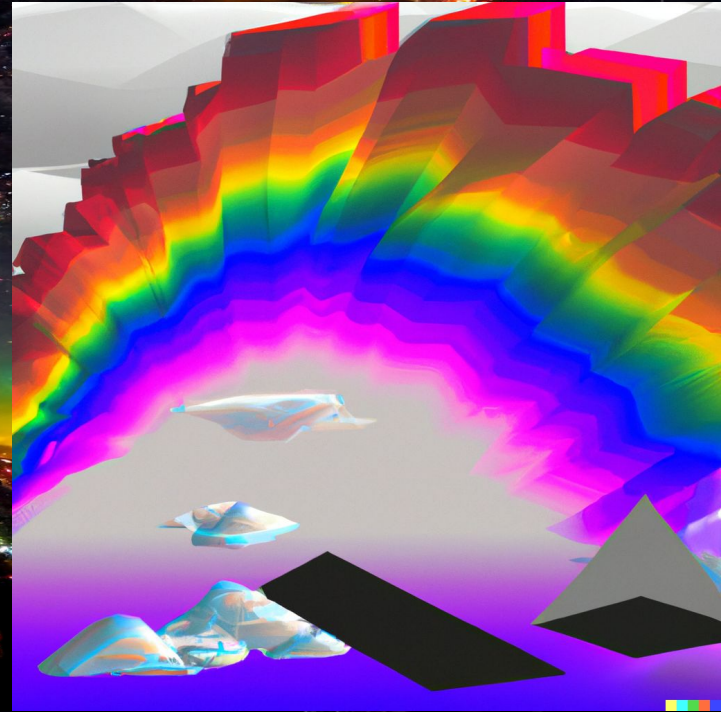

Paisajitos

Serie de paisajes digitales con diferentes IA.