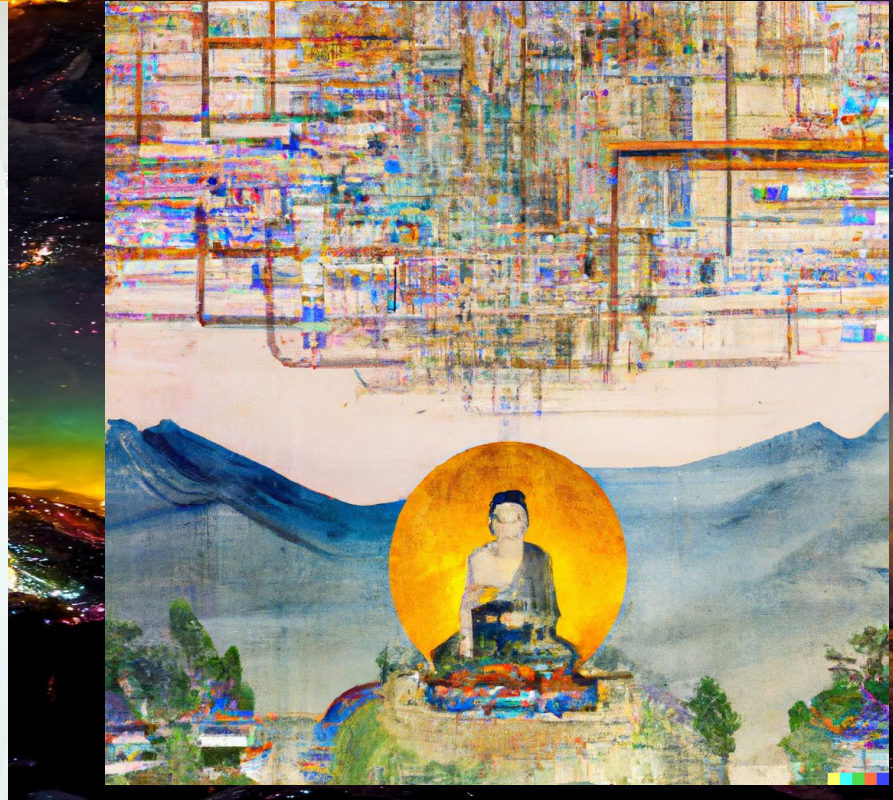

data centers al estilo de thangkas tibetanos