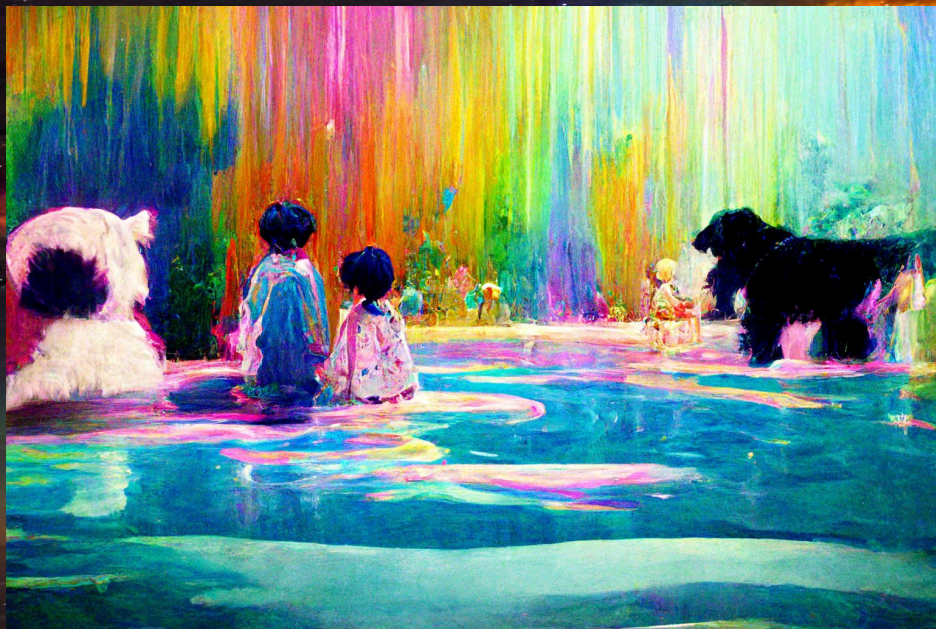

Link

[https://drive.google.com/drive/folders/13c6aF-CeOmNyeadUxCOJxfMa2M410PnB?usp=drive link](https://drive.google.com/drive/folders/13c6aF-CeOmNyeadUxCOJxfMa2M410PnB?usp=drive%20link)